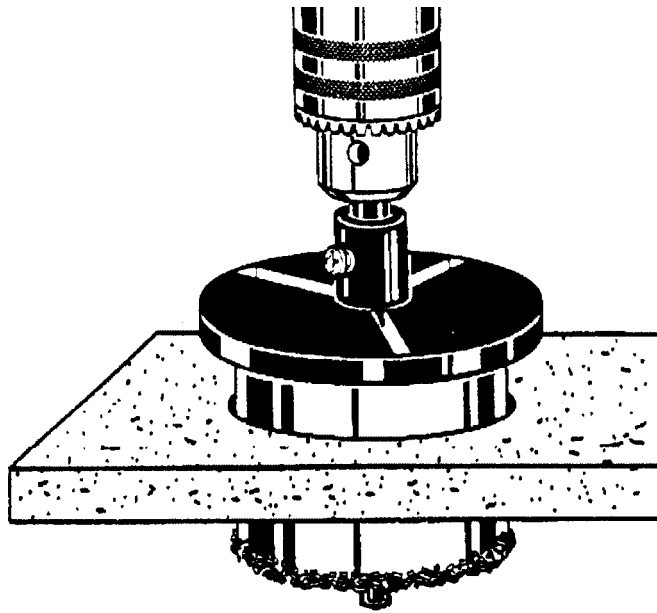

- 1. Mr. Hole Saw**
- 2. Hole Saw Action I**
- 3. Hole Saw Action II**
- 4. 02905-02929 1-1/4" to 4" Hole Saw**
- 5. 02951 - Bayonet Mandrel**
- 6. 02953 - Pilot Bit**
- 7. 02938 - 1-3/8" Hole Saw**
- 8. 02932 - 3 Piece (4" Hole Saw) Set**
- 9. 02954 - 6 Piece Set**
- 10. 02955 - 9 Piece Set**

02905-02929 1-1/4" to 4" Hole Saw